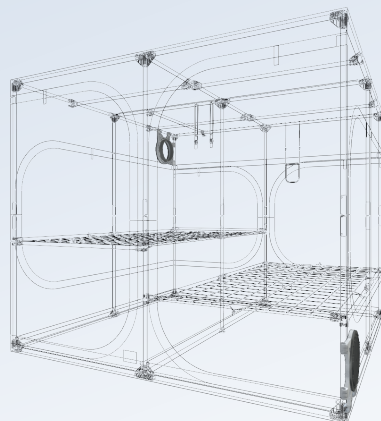

**VIDEO ASSEMBLY
TENT DR300**

41x T25-120

18x T25-100

9x T25-Link

8x C25-Y

4x C25-K

4x C25-T

1x C25-XI

1x C25-RF

24x C25-SB

18x C25-H

**VIDEO ASSEMBLY
DUCTING FLANGE**

**VIDEO ASSEMBLY
CABLE FLANGE**