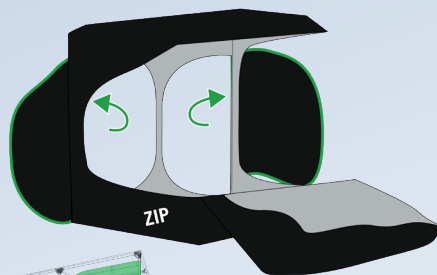

1x C25-RF

24x C25-SB

18x C25-H

**VIDEO ASSEMBLY  
DUCTING FLANGE**

**VIDEO ASSEMBLY  
CABLE FLANGE**

OPEN WINDOWS

OPEN DOORS

OPEN ALL ACCESSES **THEN**  
PUT THE CANVAS ON

APRIRE TUTTI GLI ACCESSI **POI**  
METTERE LA TELA DI CANAPA SU

CLOSE  
DETACHABLE ZIP

CLOSE ZIP

**VIDEO ASSEMBLY  
TENT DR300**

- 9x T25-120
- 9x T25-100
- 84x T25-75
- 51x T25-Link

8x C25-Y

4x C25-K

4x C25-T