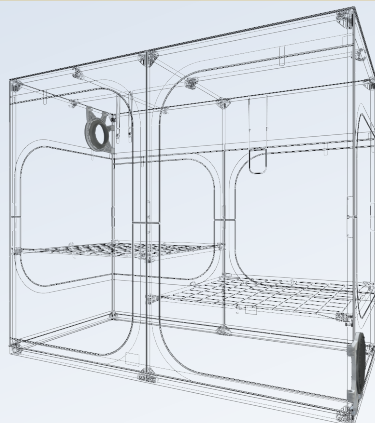

**VIDEO ASSEMBLY
DUCTING FLANGE**

**VIDEO ASSEMBLY
CABLE FLANGE**